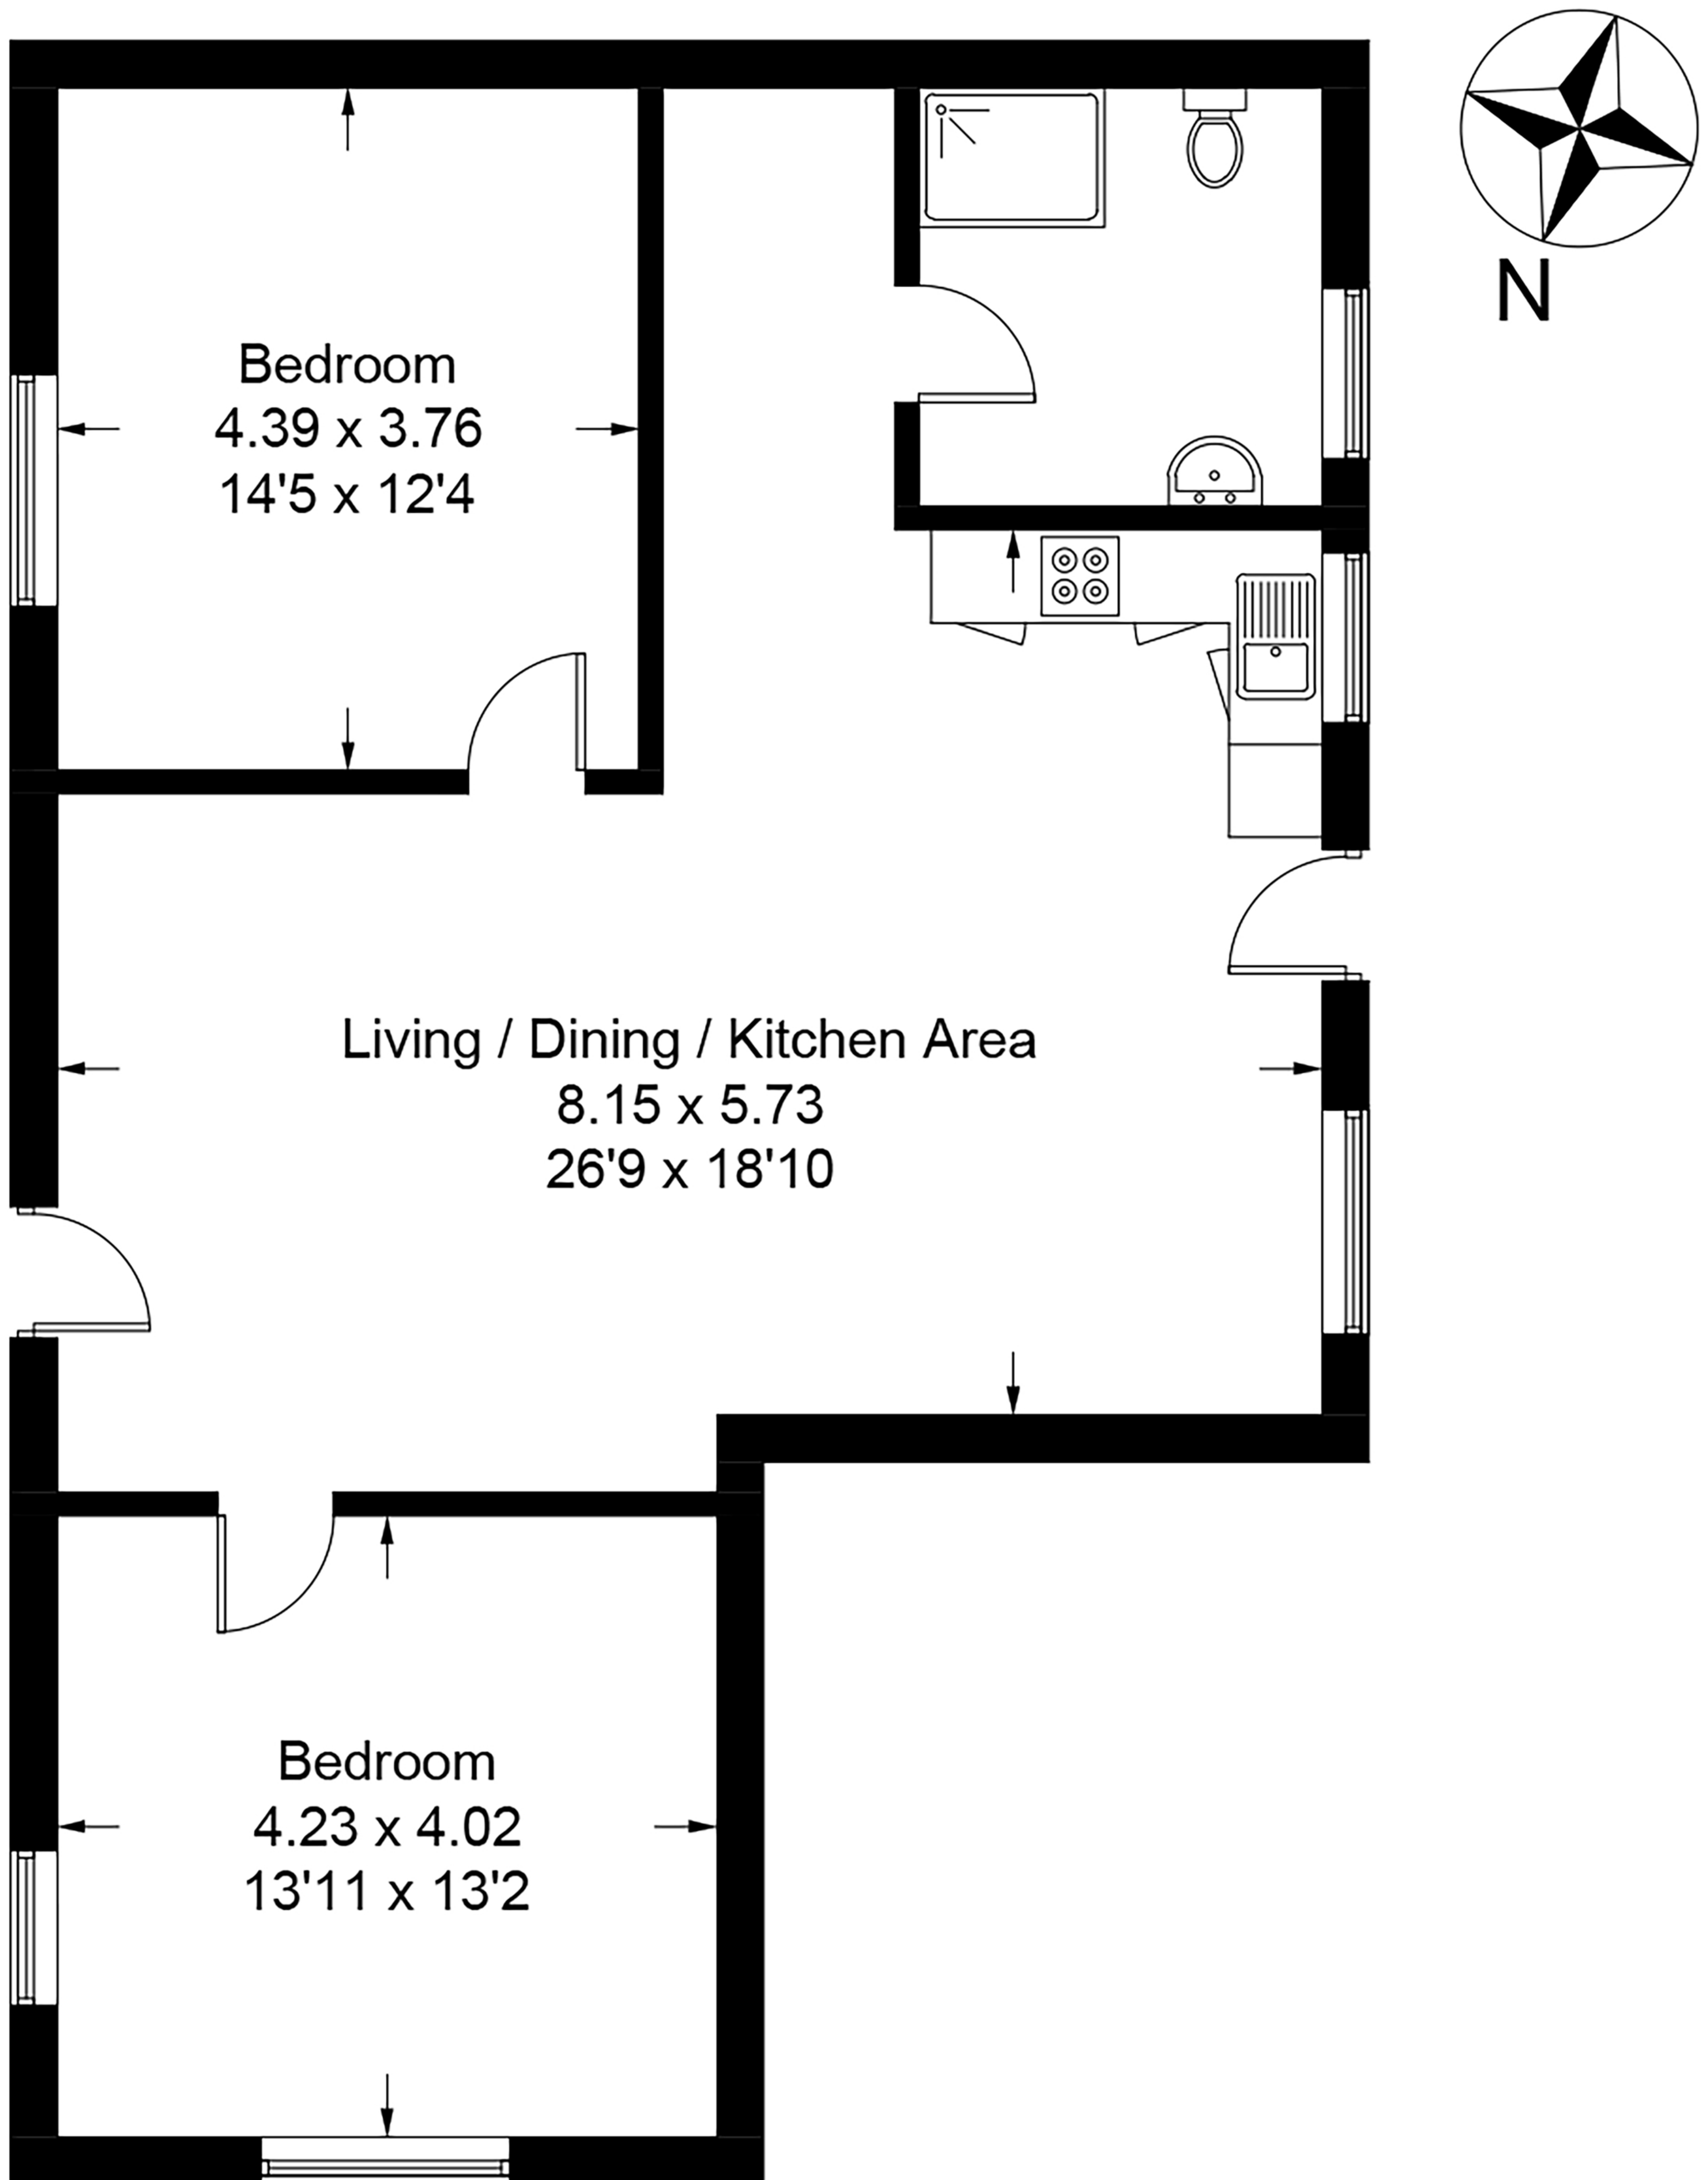

# Hawthorn Farm Cottages

Approximate Gross Internal Area

Primrose Cottage = 89.7 sq m / 965 sq ft

**Primrose Cottage**